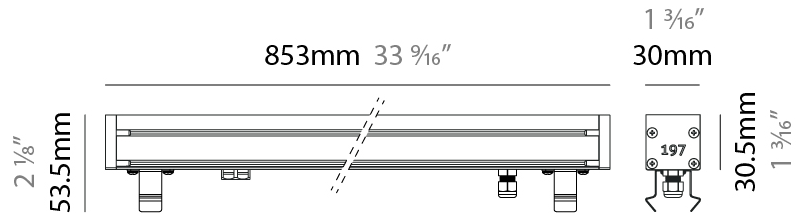

SLASH 30 RECESSED

E12I0052-

base number   Color   Lens
Temperature   Options

1. To build a product code in our configurator select the specify button on the base model # product page
2. To build a manual product code on this datasheet choose from the options listed below in blue font and add the suffix to the base model #

GENERAL

Series: Slash 30
Brand: Unonovesette
Division: Exterior
Mounting Type: Recessed
Mounting Location: In-Ground
Subcategory: Wallwash

PHYSICAL

Shape: Rectangle
Length (mm): 853
Length (in): 33 ³/₁₆
Width (mm): 30
Width (in): 1 ³/₁₆
Height (mm): 53.5
Height (in): 2 ¹/₈
Light Distribution: Adjustable / Direct
Diffuser: Extra clear tempered 6mm
Fixture Finish: ANA
Fixture Material: Extruded Aluminum
Cable Details: IP68 30cm Cable with Easy Lock system

ELECTRICAL

Lamp Type: LED
Input Wattage (W): 22.92
Total Output Wattage (W): 17.91
Dimming: Non-Dimmable
Driver Included: No
Driver Location: Remote
Driver Type: Constant Voltage - Universal
Driver Class: Class 2
Input Voltage (V): 120 - 277
Output Voltage (V): 24
Upon Request: Phase Dimming (120Vac only) / 0-10V Dimming

LED

Color Temperature (°K): 2200 / 2700 / 3000 / 4000
Max. Delivered Lumen (lm): 1890 (3000K)
CRI: >90 CRI
Lamp Life (hrs): 100000

OPTICAL

Optic°: 12 / 21 / 31 / 46 / 13x36
Adjustability: Tilt ±20°

RATINGS AND CERTIFICATIONS

Certified By: Certified for North American Standards
IP rating: IP67
IK Rating: IK06