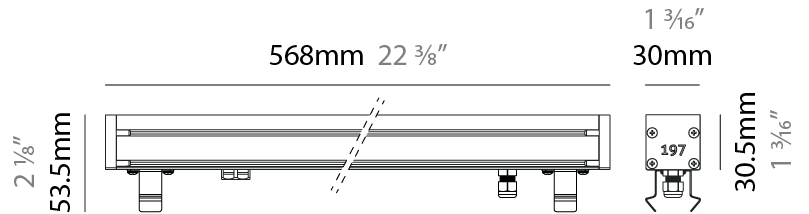

E12I0058- -

base number   Color   Lens
Temperature   Options

1. To build a product code in our configurator select the specify button on the base model # product page
2. To build a manual product code on this datasheet choose from the options listed below in blue font and add the suffix to the base model #

GENERAL

Series: Slash 30
Brand: Unonovesette
Division: Exterior
Mounting Type: Recessed
Mounting Location: In-Ground
Subcategory: Wallwash

PHYSICAL

Shape: Rectangle
Length (mm): 568
Length (in): 22 ³/₈"
Width (mm): 30
Width (in): 1 ³/₁₆"
Height (mm): 53.5
Height (in): 2 ¹/₈"
Light Distribution: Adjustable / Direct
Weight (kg): 0.46
Weight (lbs): 1.014
Diffuser: Extra clear tempered 6mm
Fixture Finish: ANA
Fixture Material: Extruded Aluminum
Cable Details: IP68 30cm Cable with Easy Lock system

ELECTRICAL

Lamp Type: LED
Input Wattage (W): 8.48
Total Output Wattage (W): 6.63
Dimming: Non-Dimmable
Driver Included: No
Driver Location: Remote
Driver Type: Constant Voltage - Universal
Driver Class: Class 2
Input Voltage (V): 120 - 277
Output Voltage (V): 24
Upon Request: Phase Dimming (120Vac only) / 0-10V Dimming

LED

Color Temperature (*K): 2200 / 2700 / 3000 / 4000
Max. Delivered Lumen (lm): 630 (3000K)
CRI: >90 CRI
Lamp Life (hrs): 100000

OPTICAL

Optic°: 12 / 21 / 31 / 46 / 13x36
Adjustability: Tilt ±20°

RATINGS AND CERTIFICATIONS

Certified By: Certified for North American Standards
IP rating: IP67
IK Rating: IK06