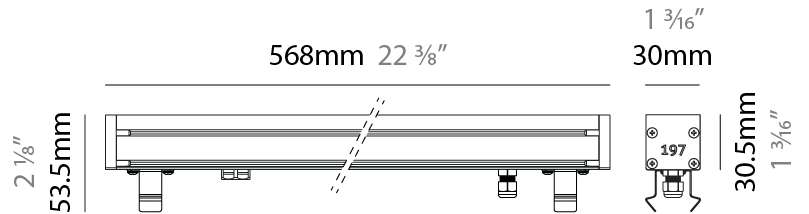

E12I0051- -

base number   Color   Lens
Temperature   Options

1. To build a product code in our configurator select the specify button on the base model # product page
2. To build a manual product code on this datasheet choose from the options listed below in blue font and add the suffix to the base model #

GENERAL

Series: Slash 30
Brand: Unonovesette
Division: Exterior
Mounting Type: Recessed
Mounting Location: In-Ground
Subcategory: Wallwash

PHYSICAL

Shape: Rectangle
Length (mm): 568
Length (in): 22 ³/₈"
Width (mm): 30
Width (in): 1 ³/₁₆"
Height (mm): 53.5
Height (in): 2 ¹/₈"
Light Distribution: Adjustable / Direct
Weight (kg): 0.46
Weight (lbs): 1.014
Diffuser: Extra clear tempered 6mm
Fixture Finish: ANA
Fixture Material: Extruded Aluminum
Cable Details: IP68 30cm Cable with Easy Lock system

ELECTRICAL

Lamp Type: LED
Input Wattage (W): 32
Total Output Wattage (W): 25
Dimming: Non-Dimmable
Driver Included: No
Driver Location: Remote
Driver Type: Constant Voltage - Universal
Driver Class: Class 2
Input Voltage (V): 120 - 277
Output Voltage (V): 24
Upon Request: Phase Dimming (120Vac only) / 0-10V Dimming

LED

Color Temperature (*K): 2200 / 2700 / 3000 / 4000
Max. Delivered Lumen (lm): 2280 (3000K)
CRI: >90 CRI
Lamp Life (hrs): 100000

OPTICAL

Optic*: 12 / 21 / 31 / 46 / 13x36
Adjustability: Tilt ±20°

RATINGS AND CERTIFICATIONS

Certified By: Certified for North American Standards
IP rating: IP67
IK Rating: IK06