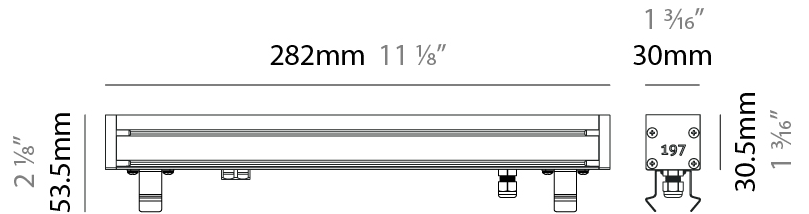

E12I0057- -

base number   Color   Lens
Temperature   Options

1. To build a product code in our configurator select the specify button on the base model # product page
2. To build a manual product code on this datasheet choose from the options listed below in blue font and add the suffix to the base model #

GENERAL

Series: Slash 30
Brand: Unonovesette
Division: Exterior
Mounting Type: Recessed
Mounting Location: In-Ground
Subcategory: Wallwash

PHYSICAL

Shape: Rectangle
Length (mm): 282
Length (in): 11 ¹/₈
Width (mm): 30
Width (in): 1 ³/₁₆
Height (mm): 53.5
Height (in): 2 ¹/₈
Light Distribution: Adjustable / Direct
Weight (kg): 0.46
Weight (lbs): 1.014
Diffuser: Extra clear tempered 6mm
Fixture Finish: ANA
Fixture Material: Extruded Aluminum
Cable Details: IP68 30cm Cable with Easy Lock system

ELECTRICAL

Lamp Type: LED
Input Wattage (W): 8.48
Total Output Wattage (W): 6.63
Dimming: Non-Dimmable
Driver Included: No
Driver Location: Remote
Driver Type: Constant Voltage - Universal
Driver Class: Class 2
Input Voltage (V): 120 - 277
Output Voltage (V): 24
Upon Request: Phase Dimming (120Vac only) / 0-10V Dimming

LED

Color Temperature (*K): 2200 / 2700 / 3000 / 4000
Max. Delivered Lumen (lm): 570 (3000K)
CRI: >90 CRI
Lamp Life (hrs): 100000

OPTICAL

Optic°: 12 / 21 / 31 / 46 / 13x36
Adjustability: Tilt ±20°

RATINGS AND CERTIFICATIONS

Certified By: Certified for North American Standards
IP rating: IP67
IK Rating: IK06